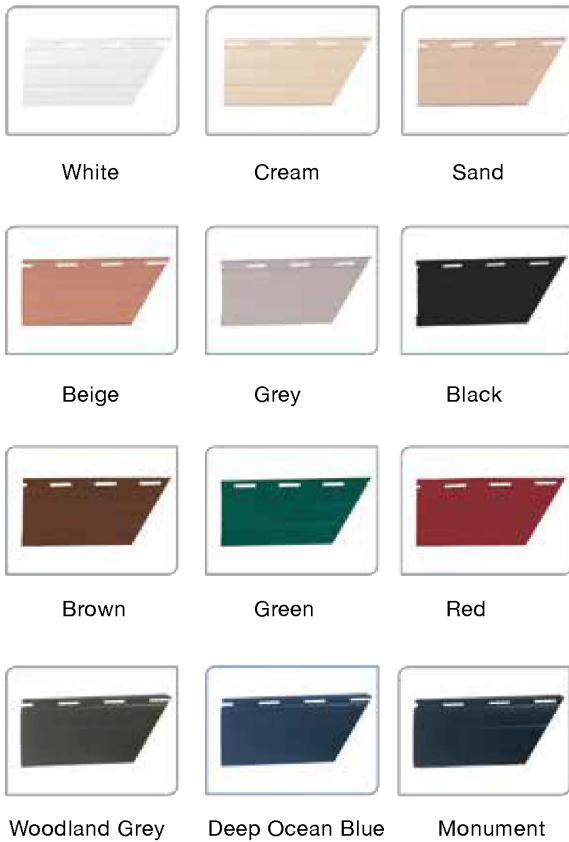

The flat profile is available in a wide range of colours, with profile lines on both sides offering an attractive finish from both the interior and exterior of the application.

Ozroll's slat profiles can reduce private heating and cooling costs by 40%

Based on tests using National Housing Energy Rating Software

BOX COLOUR OPTIONS

Full colour options are available for 165mm - 205mm.
Please see page 3 to confirm colours for 150mm & 230mm sizes.

ROLLER SHUTTER COLOUR