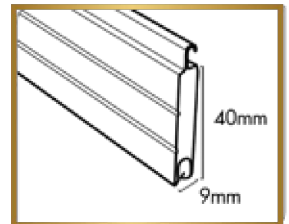

SLAT PROFILES

FEATURES & BENEFITS

- Insulation
- Added security
- Wide range of colours
- Aesthetically pleasing
- Reduced greenhouse emissions
- Protection from the elements
  - Light control
  - Sound dampening

TECHNICAL SPECIFICATIONS

Weight (per m²)	4kg
Maximum Curtain Width	3.6m
Maximum Area (m²)	8.0
Gauge of Aluminium	0.32mm
Profile Slat Height	40mm
Profile Slat Thickness	9mm
Standard Guide Dimensions	53mm
Standard Bottom Bar Dimensions	40mm
Standard Axle	50mm circular

The Rollashield Residential Flat Slat has been designed specifically to suit the domestic roller shutter market in Australia but is also ideal with many commercial applications.

The slat is roll formed in our Adelaide manufacturing facility to the highest of world standards using a German built roll forming machine which is the most advanced of its type in the world.

The Rollashield Residential Flat slat is a double walled cavity with PU foam injected during the roll forming process. This process provides economical strength and insulation qualities while maintaining exceptional working performance of the slat.

The flat profile is available in a wide range of colours, with profile lines on both sides offering an attractive finish from both the interior and exterior of the application.

Ozroll's slat profiles can reduce private heating and cooling costs by 40%

Based on tests using National Housing Energy Rating Software