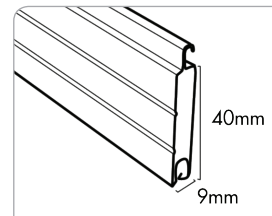

SLAT PROFILES

FEATURES & BENEFITS

- Insulation
- Added security
- Wide range of colours
- Aesthetically pleasing
- Reduced greenhouse emissions
- Protection from the elements
- Light control
- Sound dampening

TECHNICAL SPECIFICATIONS

Weight (per m²)	4kg
Maximum Curtain Width	3.6m
Maximum Area (m²)	7.7
Gauge of Aluminium	0.32mm
Profile Slat Height	40mm
Profile Slat Thickness	9mm
Standard Guide Dimensions	53mm
Standard Bottom Bar Dimensions	40mm
Standard Axle	50mm circular

The Rollashield Residential Flat Slat has been designed specifically to suit the domestic roller shutter market in Australia but is also ideal with many commercial applications. The slat is roll formed in our Adelaide manufacturing facility to the highest of world standards using a German built roll forming machine which is the most advanced of its type in the world.

The Rollashield Residential Flat slat is a double walled cavity with PU foam injected during the roll forming process. This process provides economical strength and insulation qualities while maintaining exceptional working performance of the slat.

The flat profile is available in a wide range of colours, with profile lines on both sides offering an attractive finish from both the interior and exterior of the application.